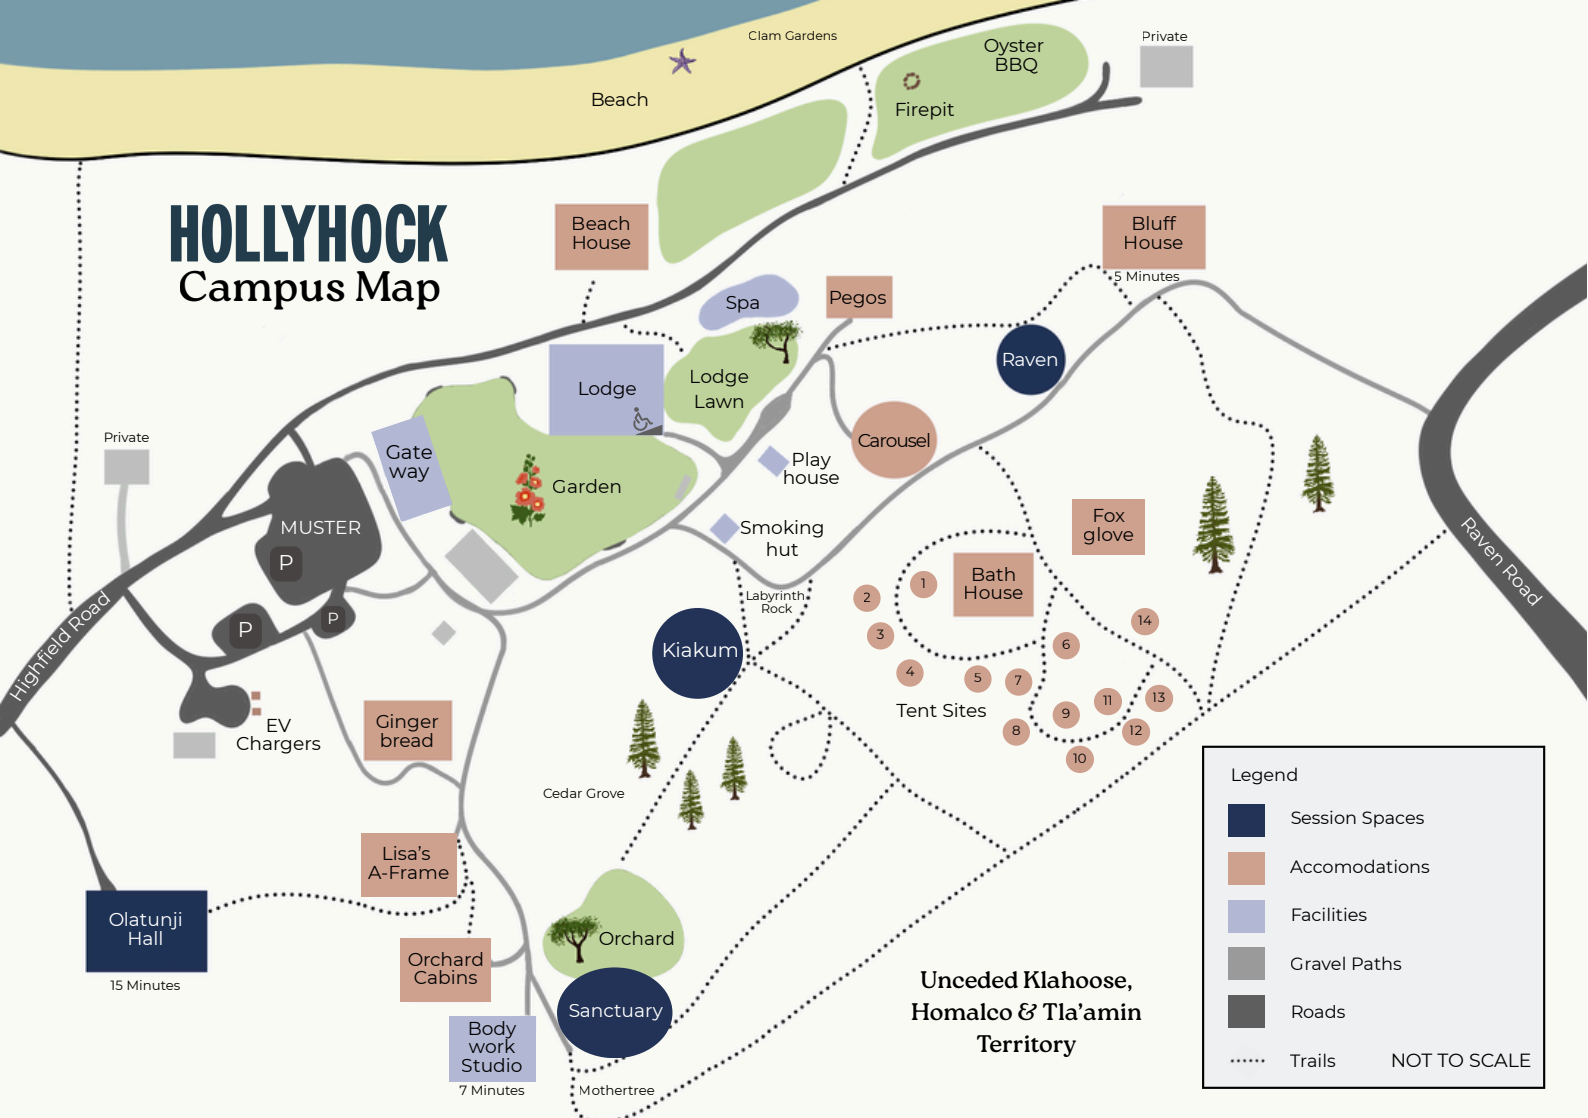

# HOLLYHOCK Campus Map

**Legend**

- Session Spaces
- Accommodations
- Facilities
- Gravel Paths
- Roads
- Trails

NOT TO SCALE

Unceded Klahoose,  
Homalco & Tla'amin  
Territory

15 Minutes

7 Minutes

5 Minutes

Body  
work  
Studio

Cedar Grove

Orchard

Sanctuary

Mothertree

Kiakum

Labyrinth  
Rock

Smoking  
hut

Play house

Lodge  
Lawn

Spa

Pegos

Carousel

Tent Sites

Bath  
House

Fox  
glove

Raven

Bluff  
House

Firepit

Oyster  
BBQ

Beach

Clam Gardens

Highfield Road

Raven Road